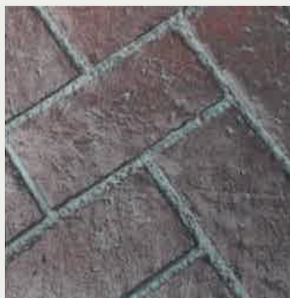

#BK150

HERRINGBONE NEW BRICK

8 piece set

Popular Color Schemes

Integral Color: Burnt Red

Accent Color: Soft Gray