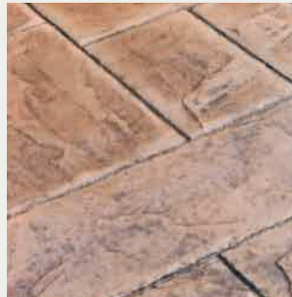

#BST4100

MAJESTIC ASHLAR

12 piece set

Popular Color Schemes

Integral Color: Summer Beige

Accent Color: Georgia Clay