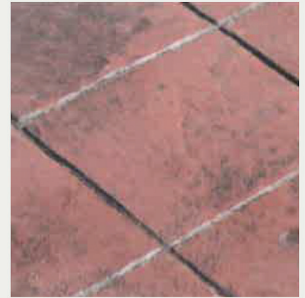

9 piece set

Popular Color Schemes

Integral Color: **Barcelona Brown**
Accent Color: **Midnight Gray**

#BST4350

**6" x 6"
SLATE TILE**

9 piece set

Popular Color Schemes

Integral Color: **Etruscan Tile**
Accent Color: **Mocha**