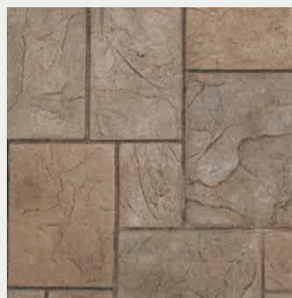

12 piece set

Popular Color Schemes

Integral Color: Summer Beige

Accent Color: Georgia Clay

#RS200

RANDOM OLD GRANITE

9 piece set

Popular Color Schemes

Integral Color: Westwood Brown

Accent Color: Rock Gray

#AS300

ASHLAR ROMAN SLATE

12 piece set

Popular Color Schemes

Integral Color: Sombrero Buff

Accent Color: Pecan